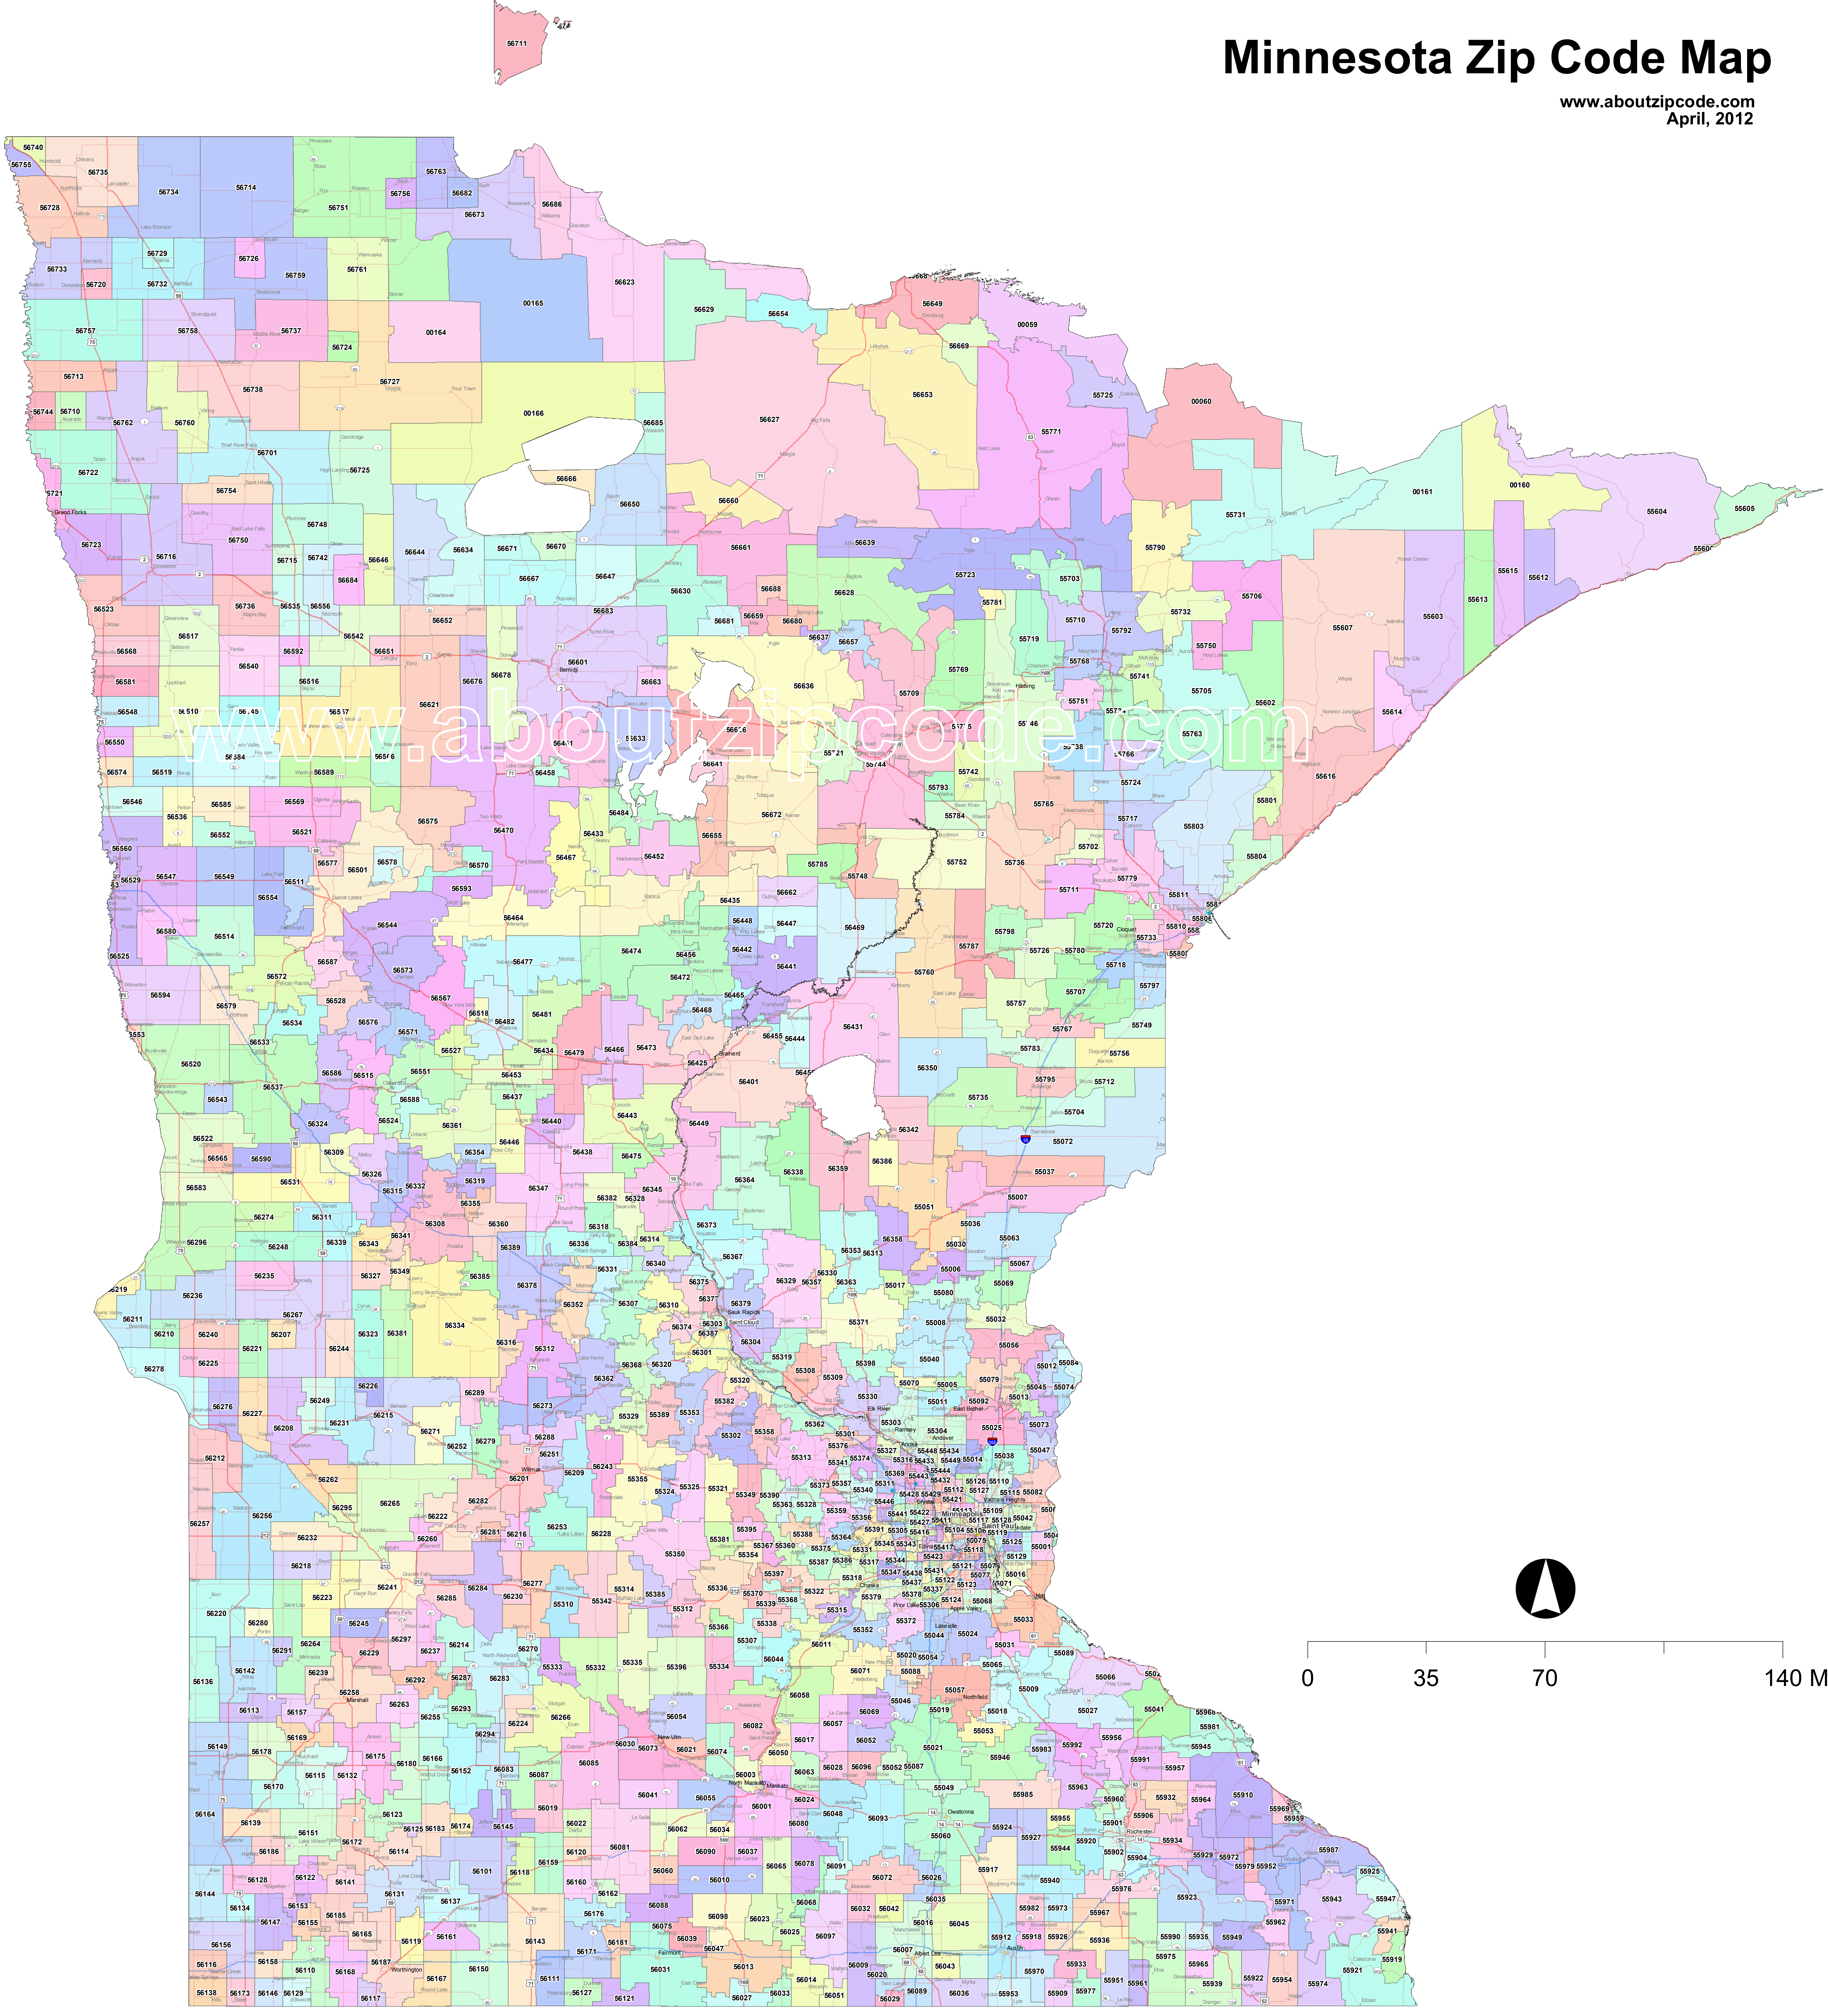

Minnesota Zip Code Map

www.aboutzipcode.com
April, 2012

0 35 70 140 Miles